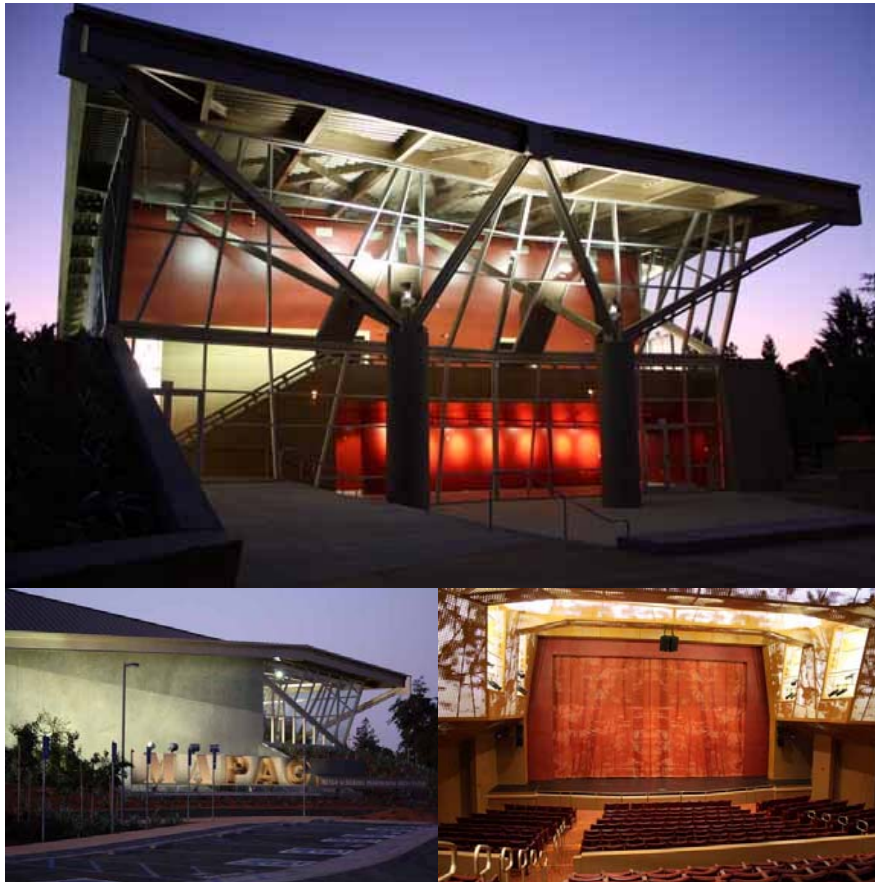

## Awards

Ken Schroeder

Menlo Atherton High School: Performing Arts Center  
Atherton, CA