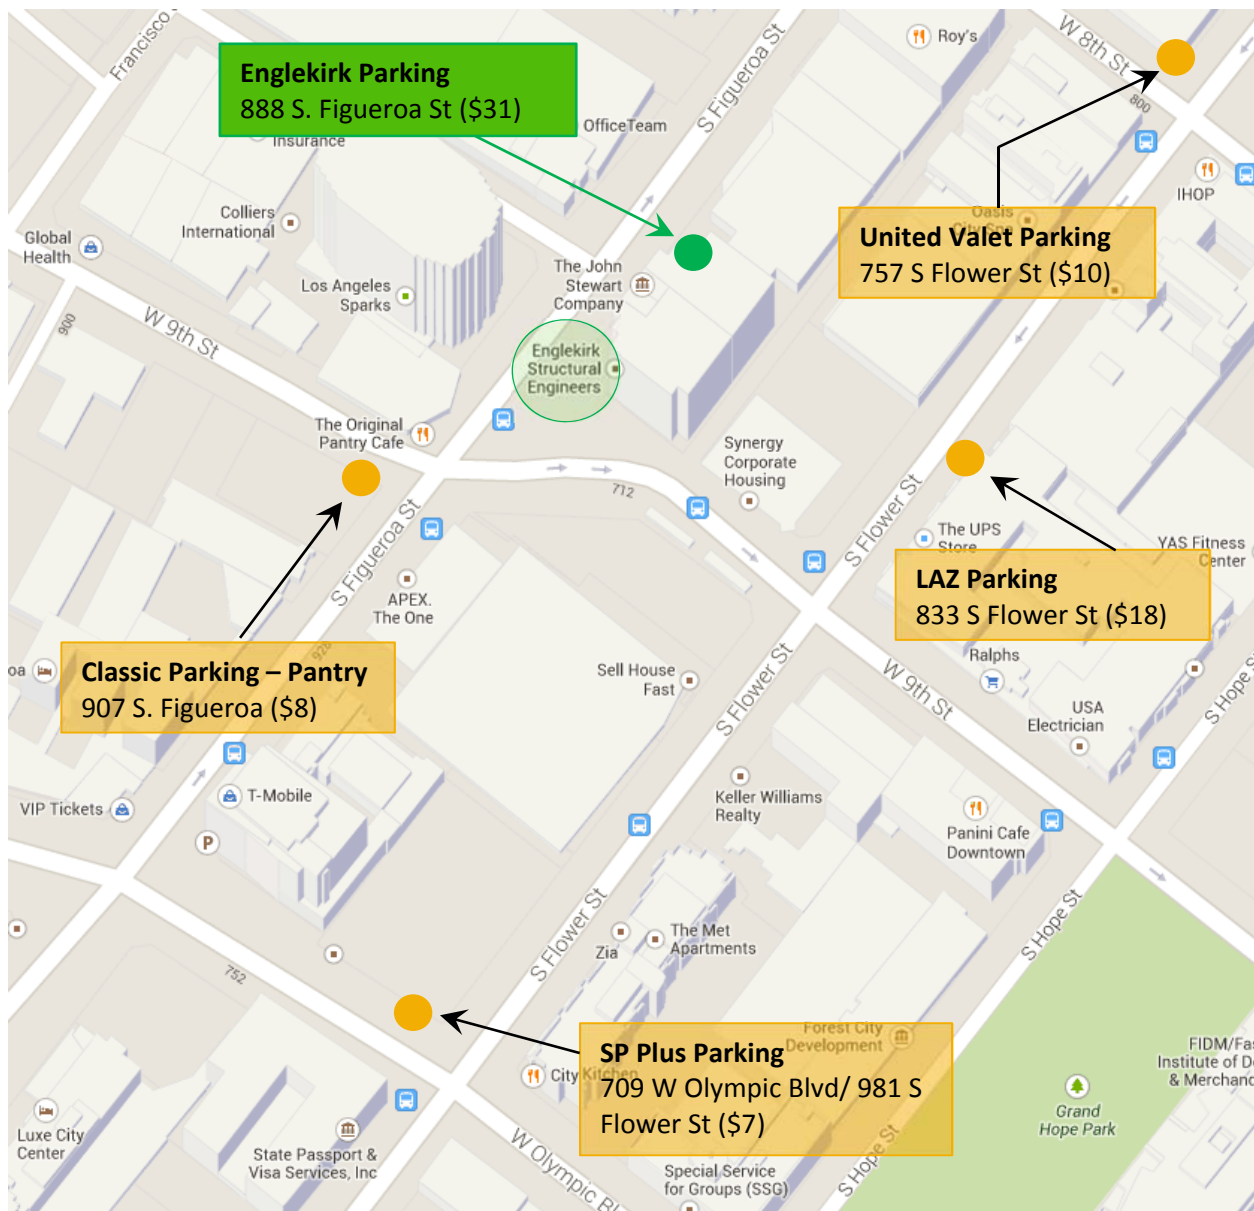

Directions & Parking

Englekirk

888 S. Figueroa Street, 18th Floor
Los Angeles, CA 90017

Our office is located on the northeast corner of 9th Street and Figueroa Street (First Republic Bank Building). The entrance to our parking structure is just north of our building on Figueroa. Parking rates are \$4/15 minutes with a \$31.00 maximum. Parking after 5:00 pm is \$9 maximum. Englekirk is unable to validate for parking. Please remember to pay for parking at the parking kiosk in the lobby (near the parking elevators).

Following are other parking structures near our office (**2-hour estimates**):

Following are some helpful websites for downtown parking:

Parking Structures
Metered Parking

Los Angeles Parking Structures
<http://www.laexpresspark.org/>