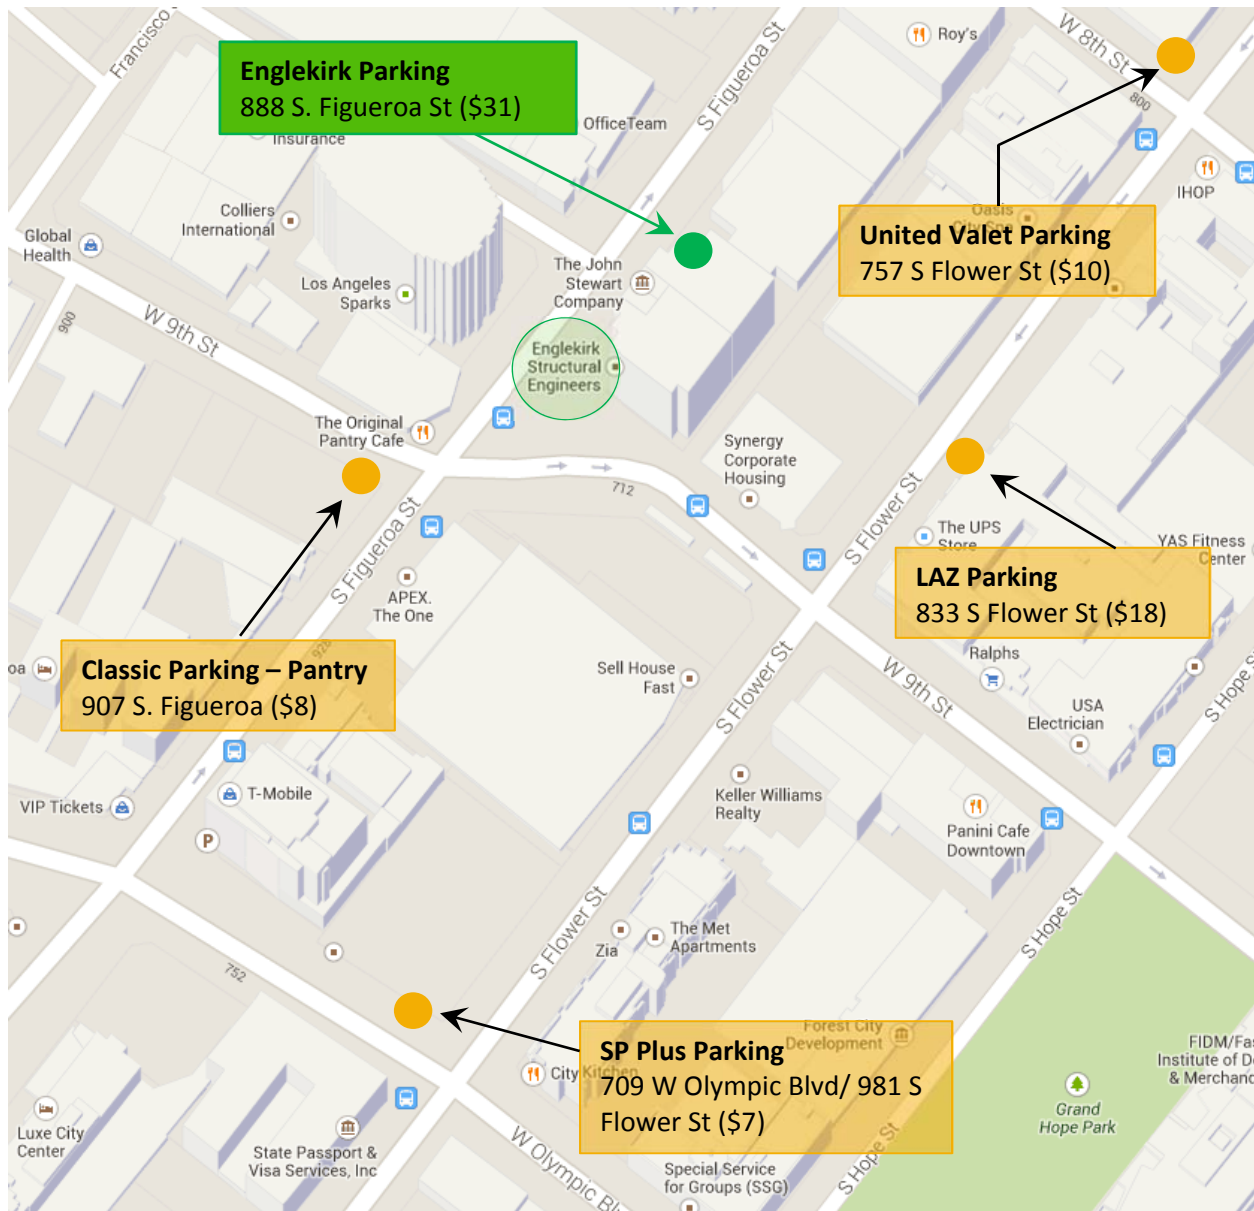

## Directions & Parking

### Englekirk

888 S. Figueroa Street, 18<sup>th</sup> Floor  
Los Angeles, CA 90017

Our office is located on the northeast corner of 9<sup>th</sup> Street and Figueroa Street (First Republic Bank Building). The entrance to our parking structure is just north of our building on Figueroa. Parking rates are \$4/15 minutes with a \$31.00 maximum. Parking after 5:00 pm is \$9 maximum. Englekirk is unable to validate for parking. Please remember to pay for parking at the parking kiosk in the lobby (near the parking elevators).

Following are other parking structures near our office (**2-hour estimates**):

Following are some helpful websites for downtown parking:

Parking Structures  
Metered Parking

Los Angeles Parking Structures  
<http://www.laexpresspark.org/>